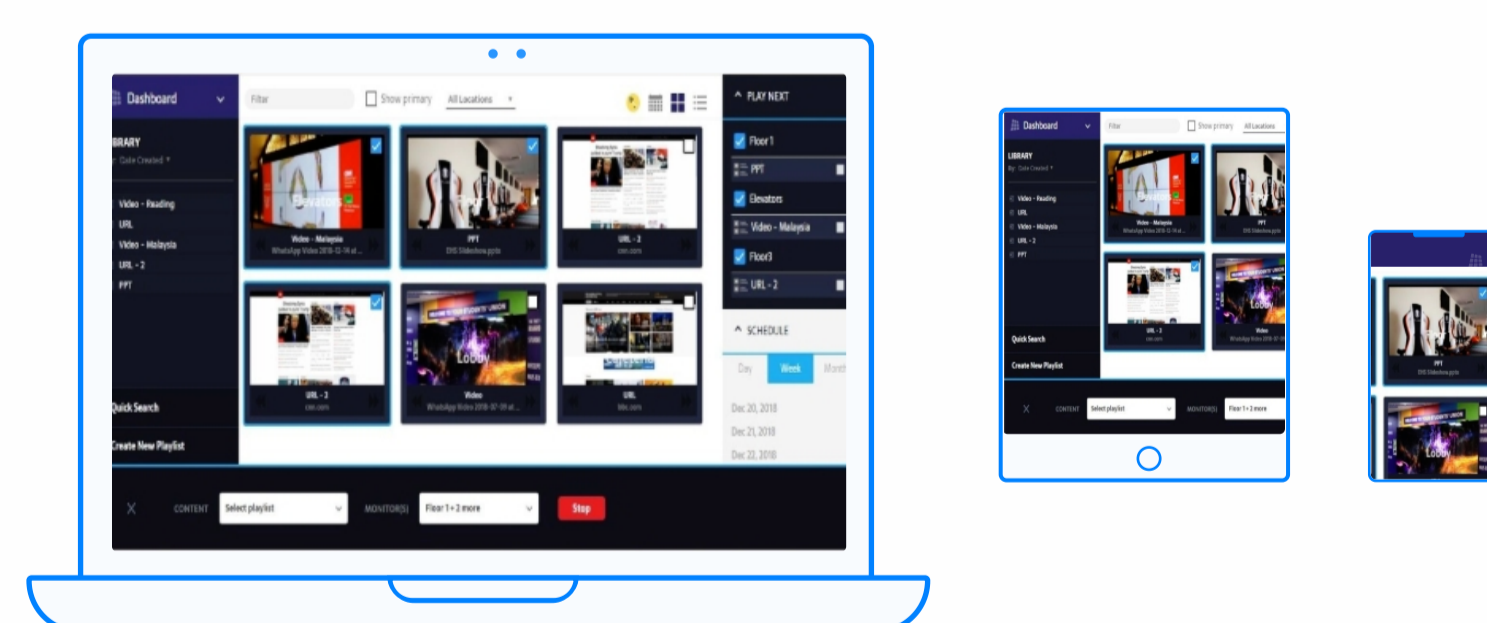

MAWi Zero

MAWi Spacewall

MAWi Standalone

MAWi USB

Access via Intranet or the Internet

Access the MAWi web-based platform by any device

The MAWi Platform

Monitors AnyWhere Web-Based Interface